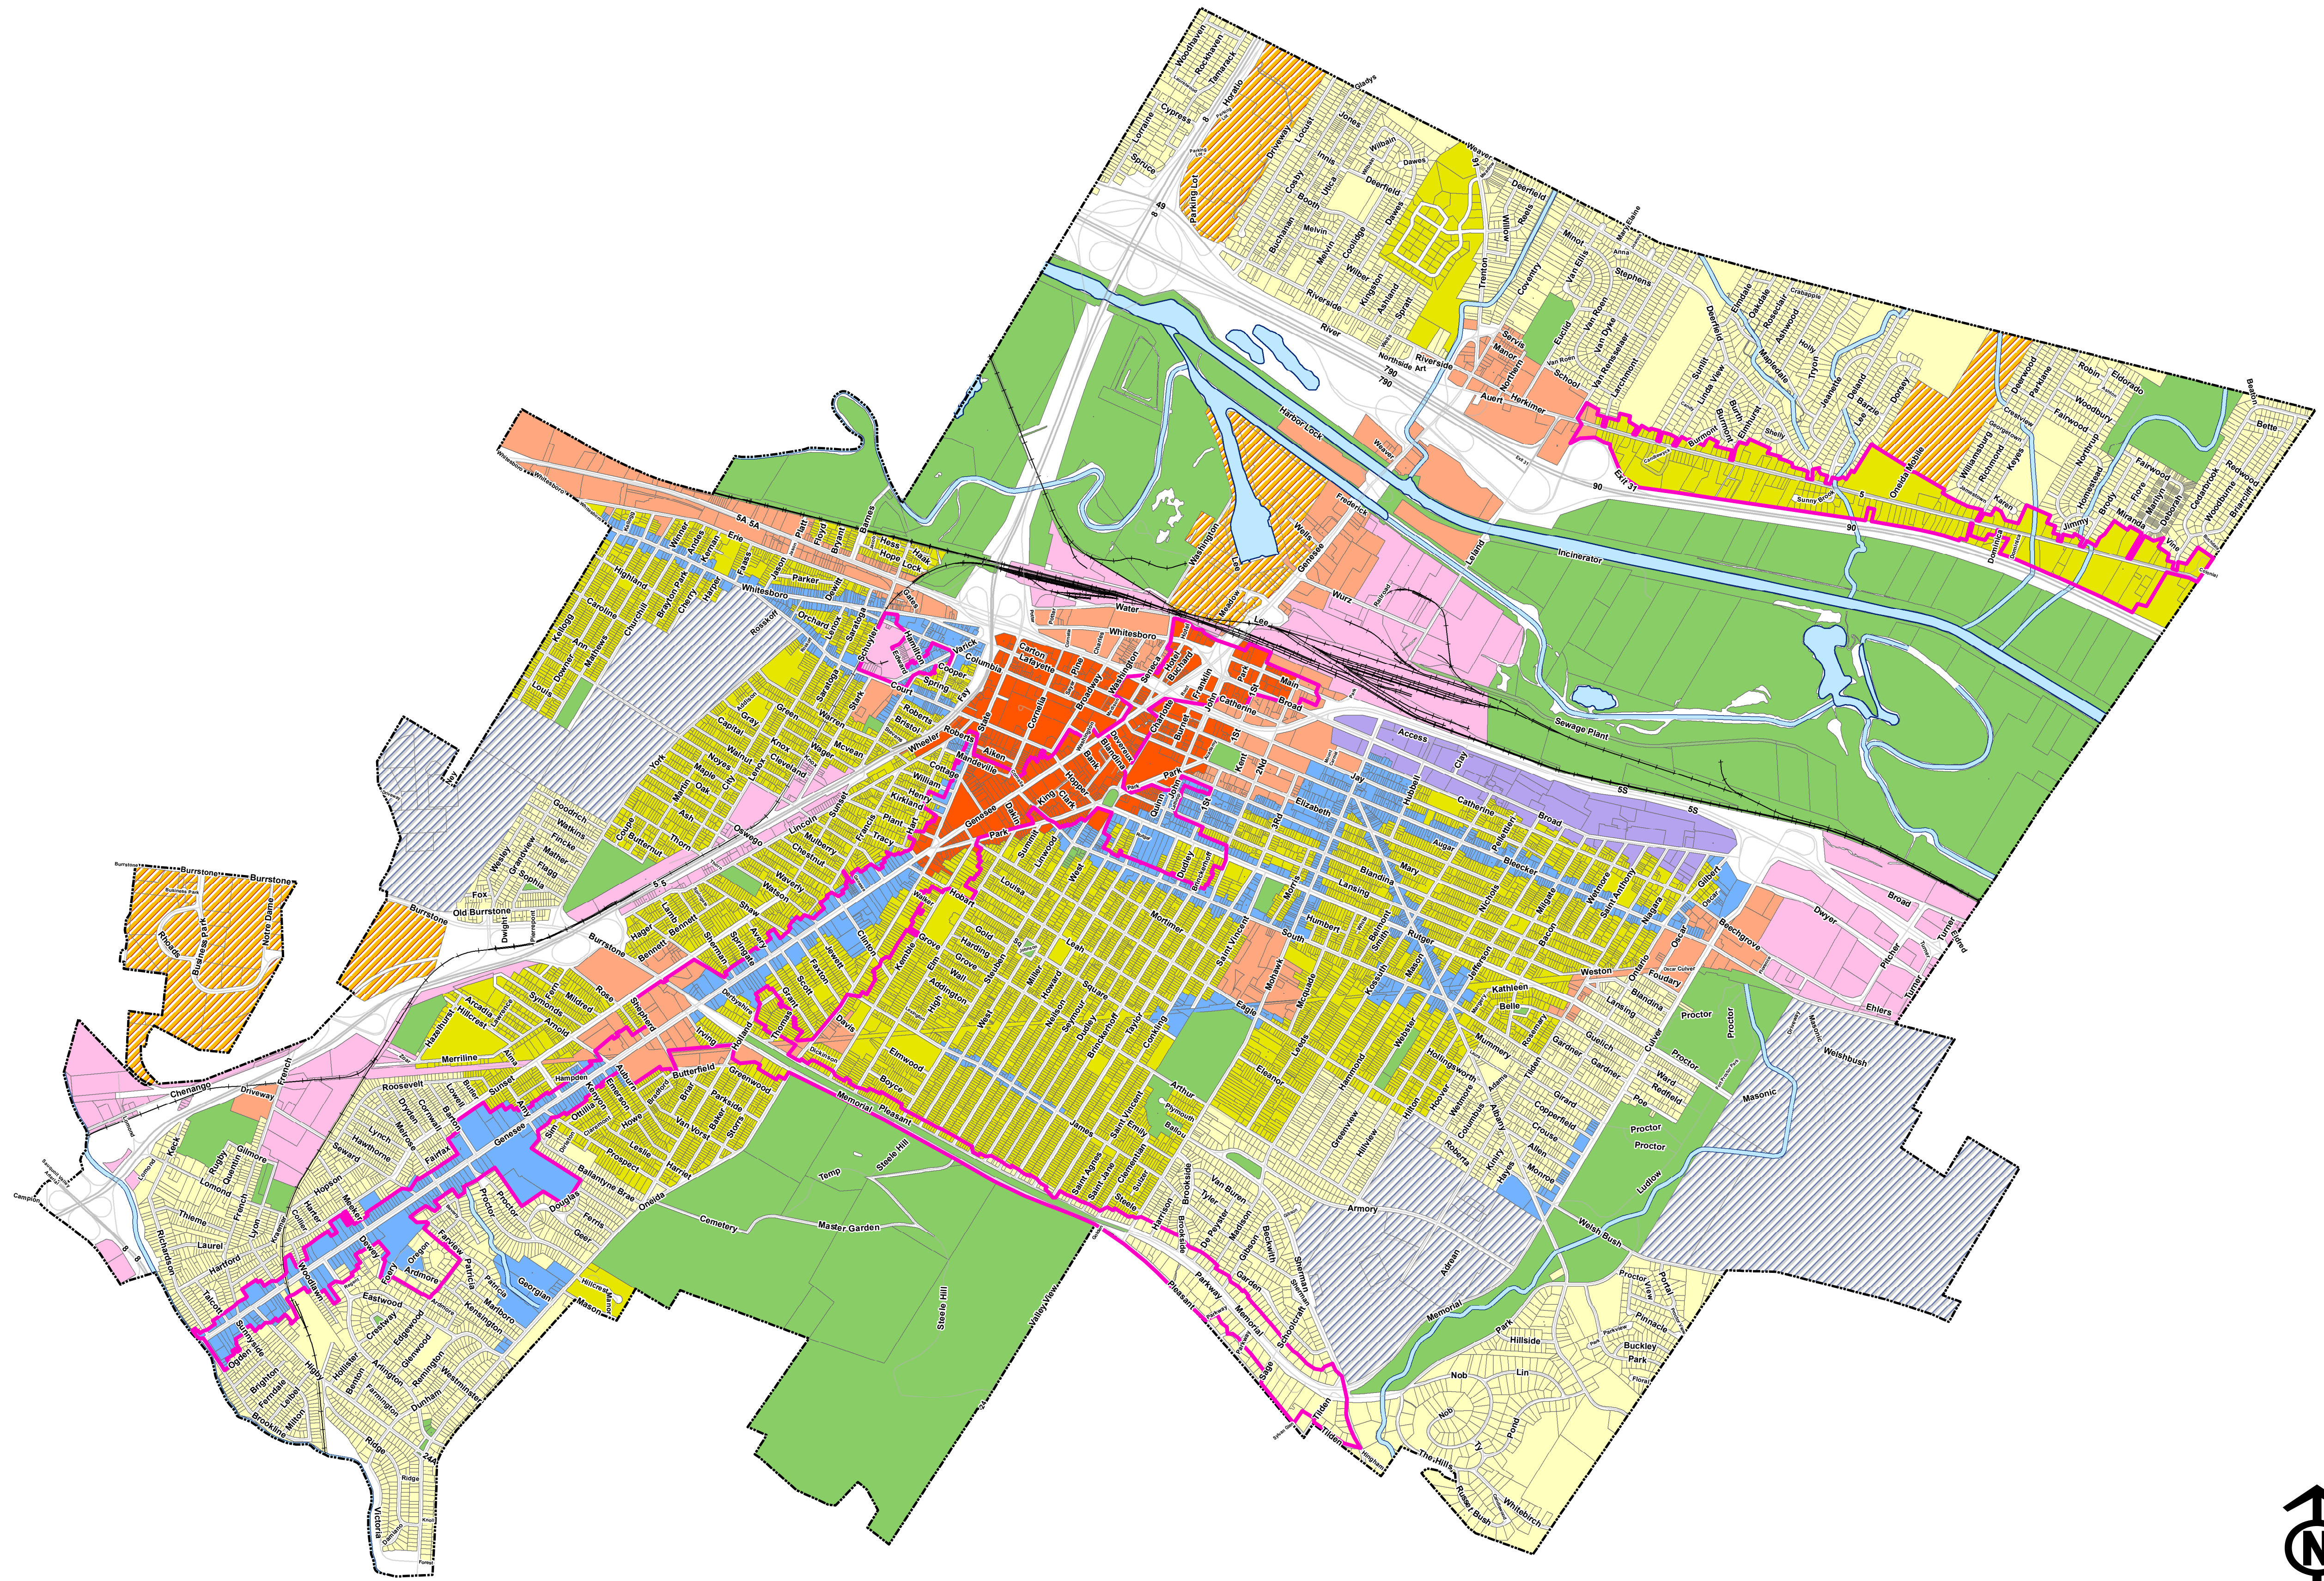

City of Utica, New York:
Zoning Map | Adopted February 3, 2021

- Scenic & Historic District
- Zoning Districts**
- Central Business District (CBD)
 - Urban Mixed-Use (UMU)
 - Neighborhood Mixed-Use (NMU)
 - Residential Mixed (RM)
 - Residential Single (R1)
 - Industrial (I)
 - Industrial Mixed-Use (IMU)
 - Planned Development (PD)
 - Mixed-Use Campus (MUC)
 - Land Conservation/Parks (LC)
- Freight Rail
 - Surface Water

0 inch = 0.25 miles 0.5 1 1.5 2 2.5 3 Miles

Source: City of Utica